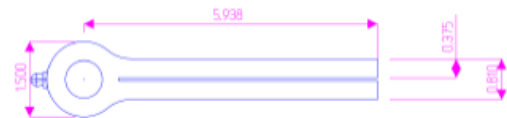

800MB-304 Stainless Steel Mortise Hinges

Model Number: 800MB-304

Price: 670

- Application: Mortise
- Type: Non-Handed
- Material Type: 304L Stainless Steel
- Maximum Door Weight: 800 LBS
- Maximum Radial Load: 320 LBS
- Mount: Weld On
- Approx Width: 1 1 7/8"
- Height: 5"
- Bearing Type: Oil-Lite Bronze Bushings
- Finish: Plain
- Service: Medium Duty